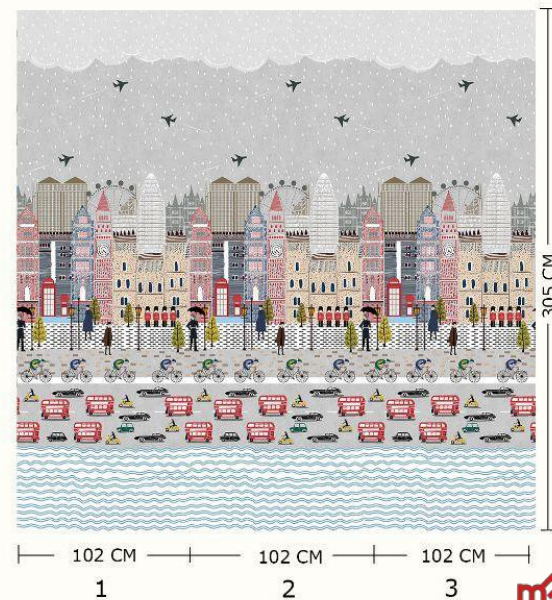

FUN 268

FUN 269

FUN 270

FUN 271

FUN 272

FUN INNOVATIVE PANELS

Beautifully designed Panels that create Infinite Murals on your Wall.

City Life