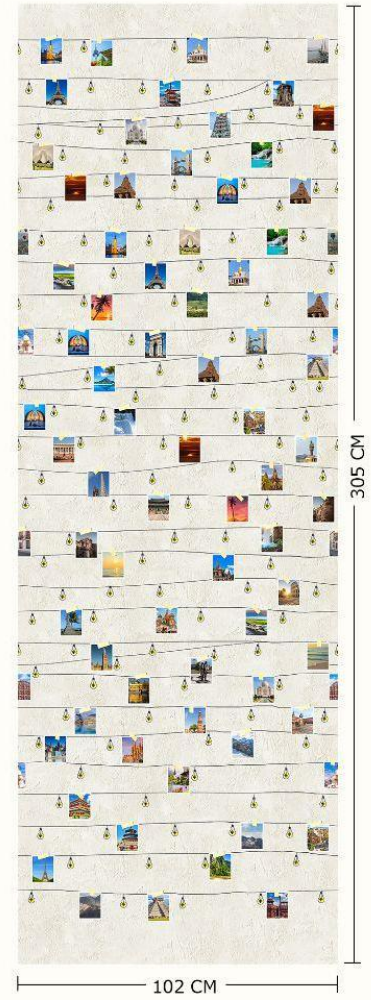

Stone Age

FUN 221

FUN 222

FUN 223

FUN 224

Right Angle

FUN 225

FUN 226

FUN 268

FUN 269

FUN 270

FUN 271

FUN 272

FUN INNOVATIVE PANELS

Beautifully designed Panels that create Infinite Murals on your Wall.

City Life

FIP 281

FIP 282

Memories

FIP 283

FIP 284

FIP 285

FIP 286

Marina

FIP 287

FIP 288

Aquarium

FIP 289 A

FIP 289 B

Stary Night

FIP 290

FIP 291